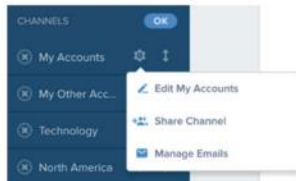

FirstRain

Search Quick Reference Guide

Edit Channels

This allows you to reorder, edit, share and delete channels.

Manage Emails

Pick the most convenient delivery option.

In the mornings
 In the afternoon
 In the evenings

Every day
 Send daily (M-F)
 Sundays
 Mondays
 Tuesdays
 Wednesdays
 Thursdays
 Fridays
 Saturdays

Channels

Click ADD to create a new channel.

Panels Include:

- What's New
- Who to Call
- Management Changes
- Key Developments
- Trending Topics
- Social Commentary
- Company Facts
- And Much more