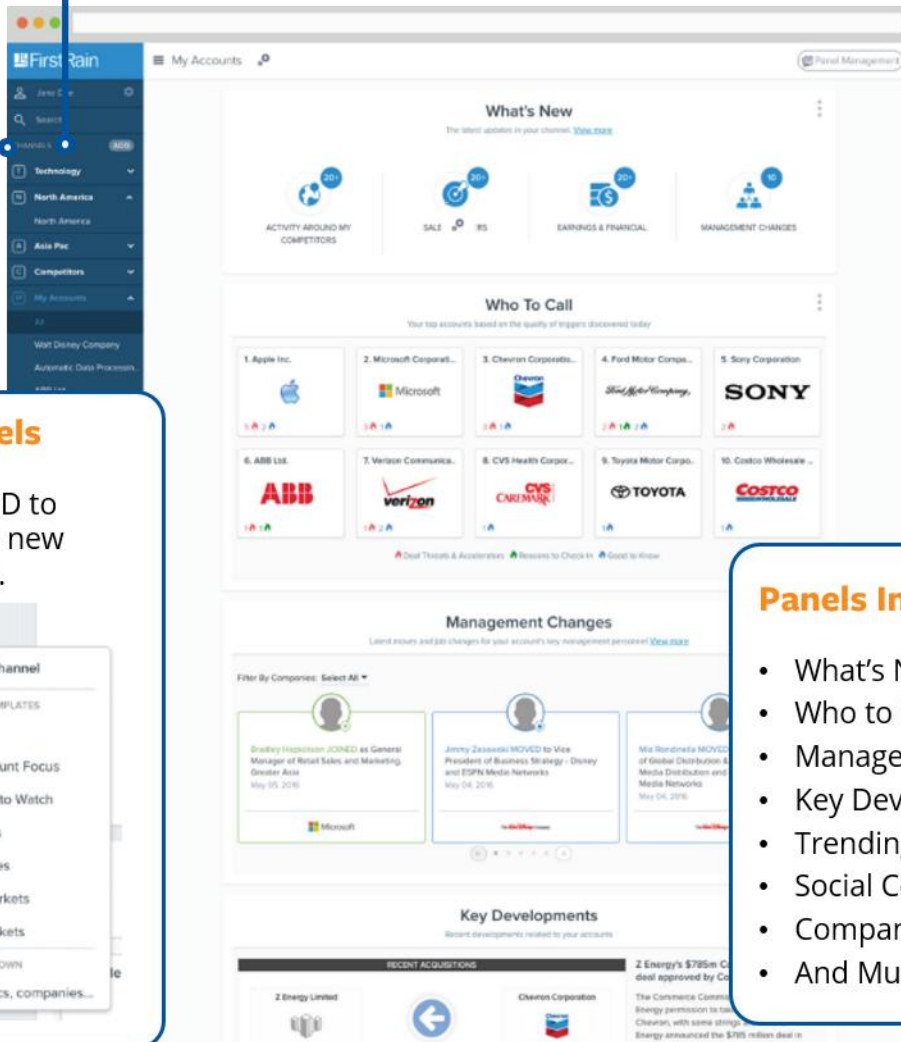

FirstRain

Search Quick Reference Guide

Edit Channels

This allows you to reorder, edit, share and delete channels.

Manage Emails

Pick the most convenient delivery option.

In the mornings
 In the afternoon
 In the evenings

Every day
 Send daily (M-F)
 Sundays
 Mondays
 Tuesdays
 Wednesdays
 Thursdays
 Fridays
 Saturdays

Channels

Click ADD to create a new channel.

Panels Include:

- What's New
- Who to Call
- Management Changes
- Key Developments
- Trending Topics
- Social Commentary
- Company Facts
- And Much more